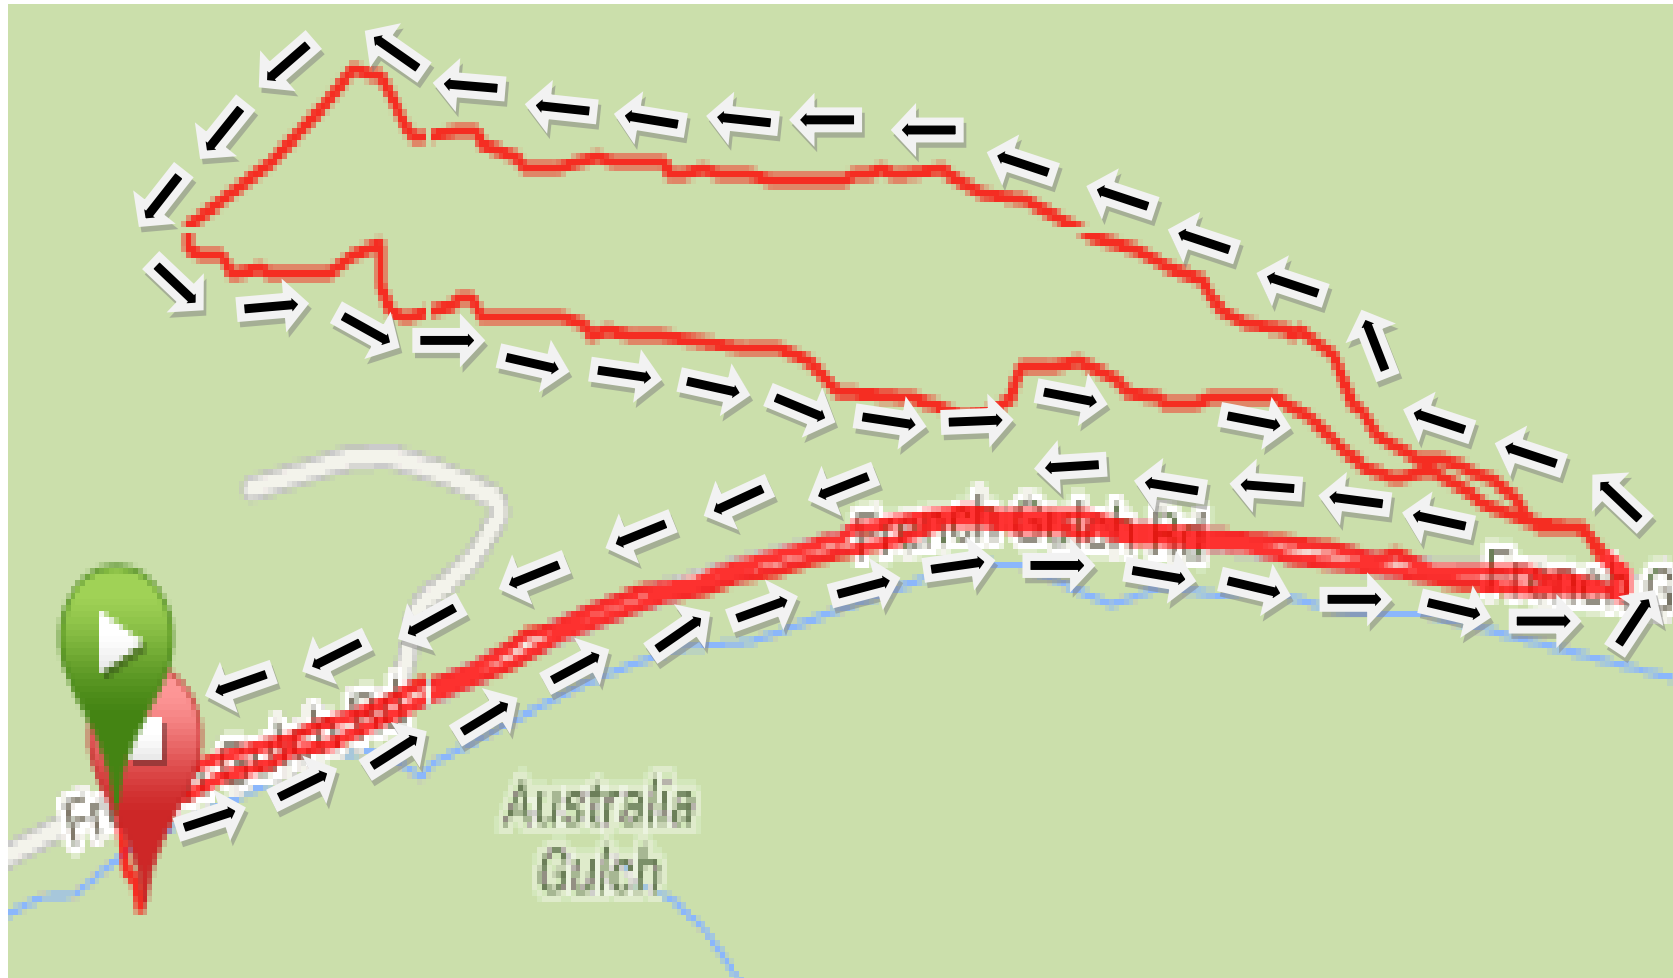

## 2015 French Gulch Short Course (4k or 3.02 miles)

Short Course: Start @ B&B Trailhead>Go East on French Gulch Road>Turn left into Reiling Dredge Parking Lot>Continue onto Minnie Mine Trail>Left on Minnie Mine Trail>Left onto X10U8>Right onto Minnie Mine Trail>Right into Reiling Dredge Parking Lot>Right onto French Gulch Road heading West>Left into B&B Trailhead Parking Lot>Finish

**\*\*Race Information: 398 ft. Elevation Gain, Minimum Elevation 9,950 ft. & Maximum Elevation 10,303 ft.\*\***