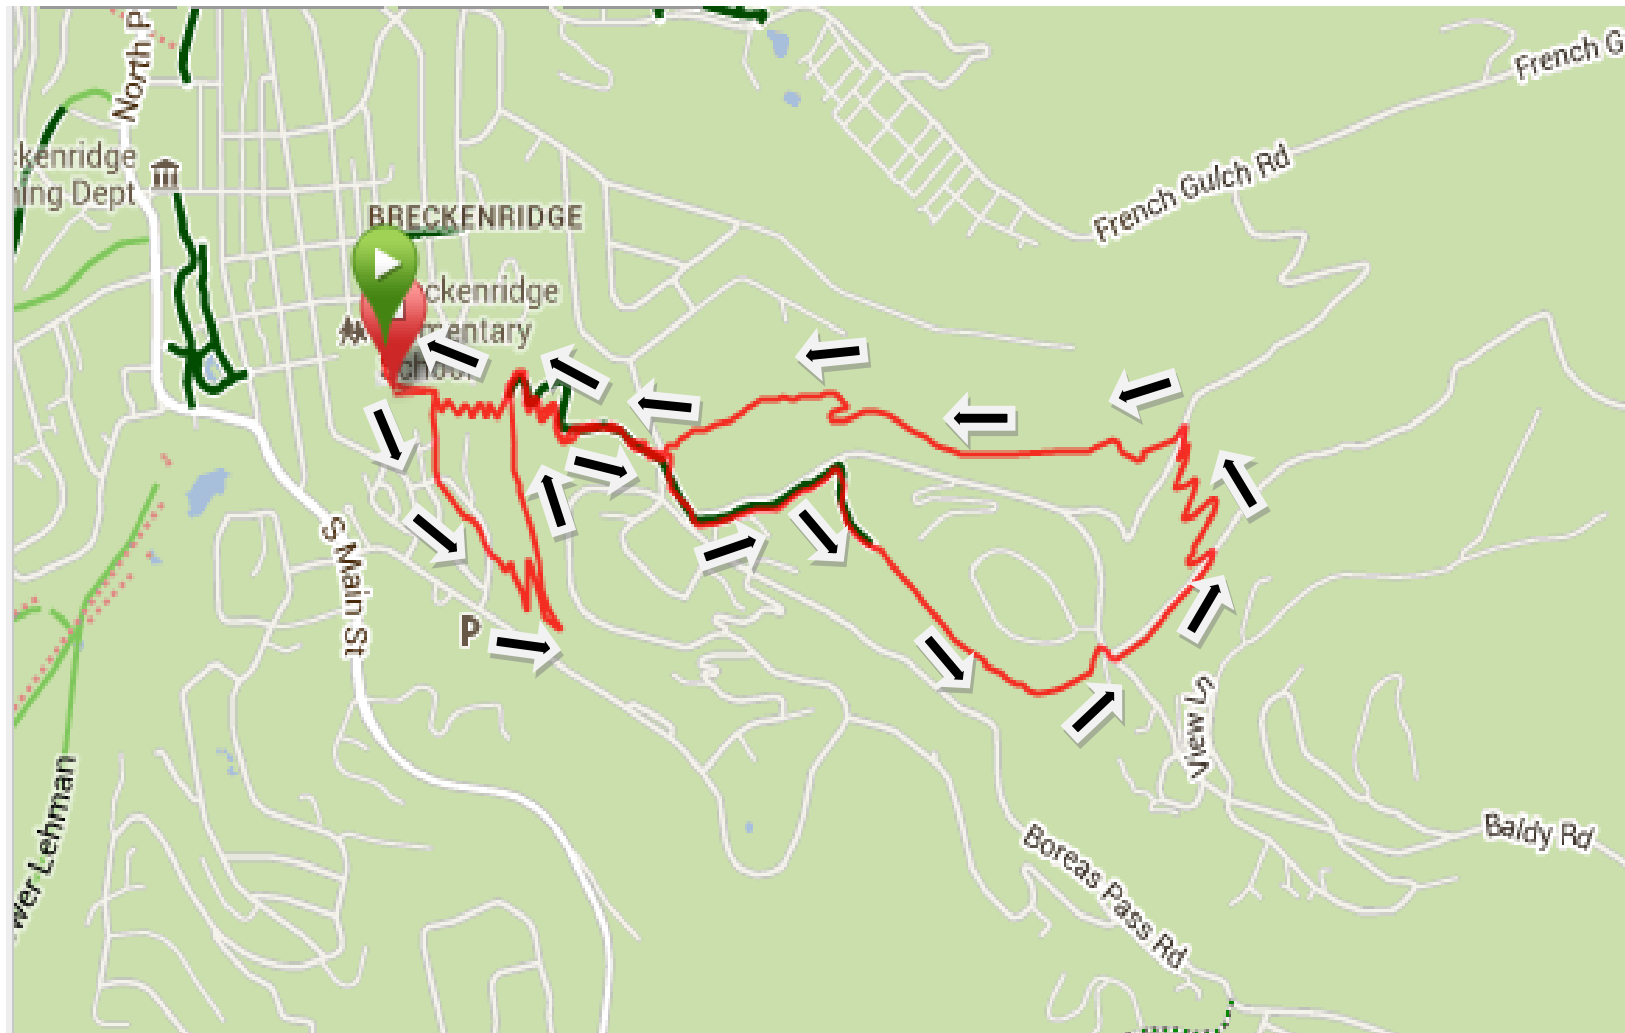

2014 Carter Park Short Course (8k or 5.16 miles)

Race Route: Start @ Carter Park> Right at fork onto Sunbeam Trail> Cross street onto Jack's Cruel Joke Trail> Left onto Hermit Placer Trail> Right onto Moonbeam Trail> Cross Moonstone Road> Right onto Barney Ford Trail> Cross Baldy Road> Straight onto Juniata Trail> Cross Baldy Road and run along Sally Barber Road> Left onto Barney Ford Trail> Cross Moonstone Road onto Moonstone Trail> Right down the switchbacks> Finish @ Carter Park

****Race Information: 315 ft. Elevation Gain, Minimum Elevation 9,607 ft. & Maximum Elevation 9,859 ft.****