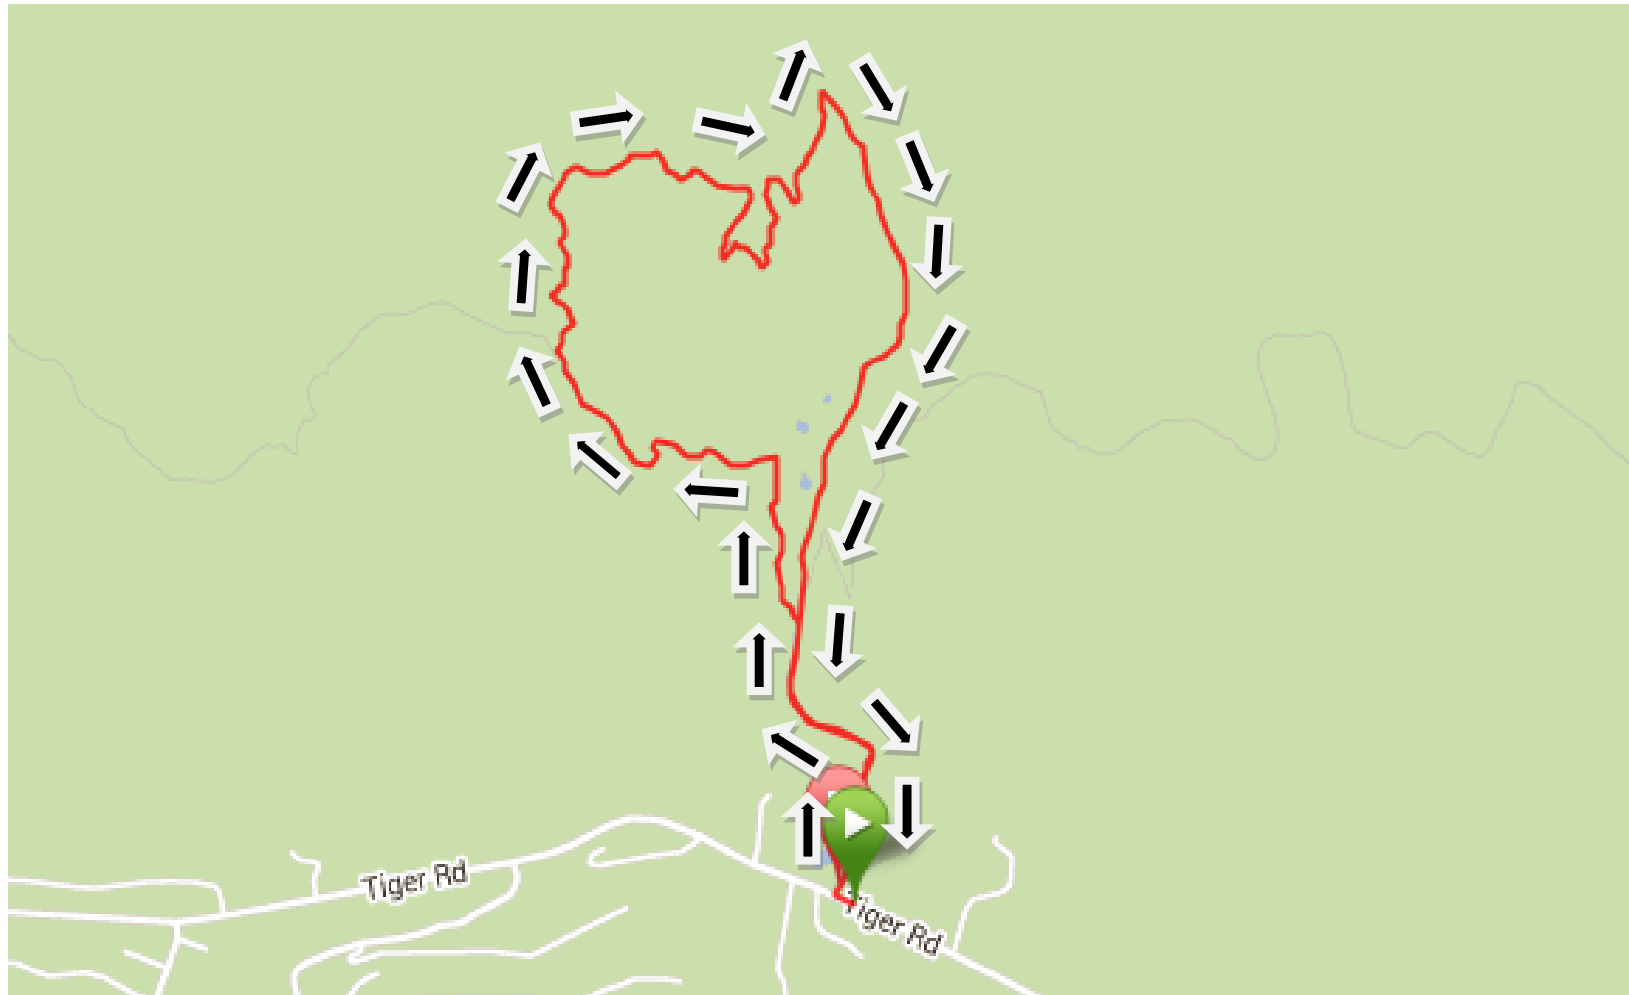

2015 Horseshoe Gulch Short Course (6k or 4.17 miles)

Race Route: Start in Tiger Dredge parking lot> Straight onto Horseshoe Gulch Trail> Left onto Colorado Trail> Right onto Blair Witch Trail> Right onto Horseshoe Gulch Trail> Stay on Horseshoe Gulch Trail to Finish in Tiger Dredge parking lot

****Race Information: 460 ft. Elevation Gain, Minimum Elevation 9,403 ft. & Maximum Elevation 9,766 ft.****